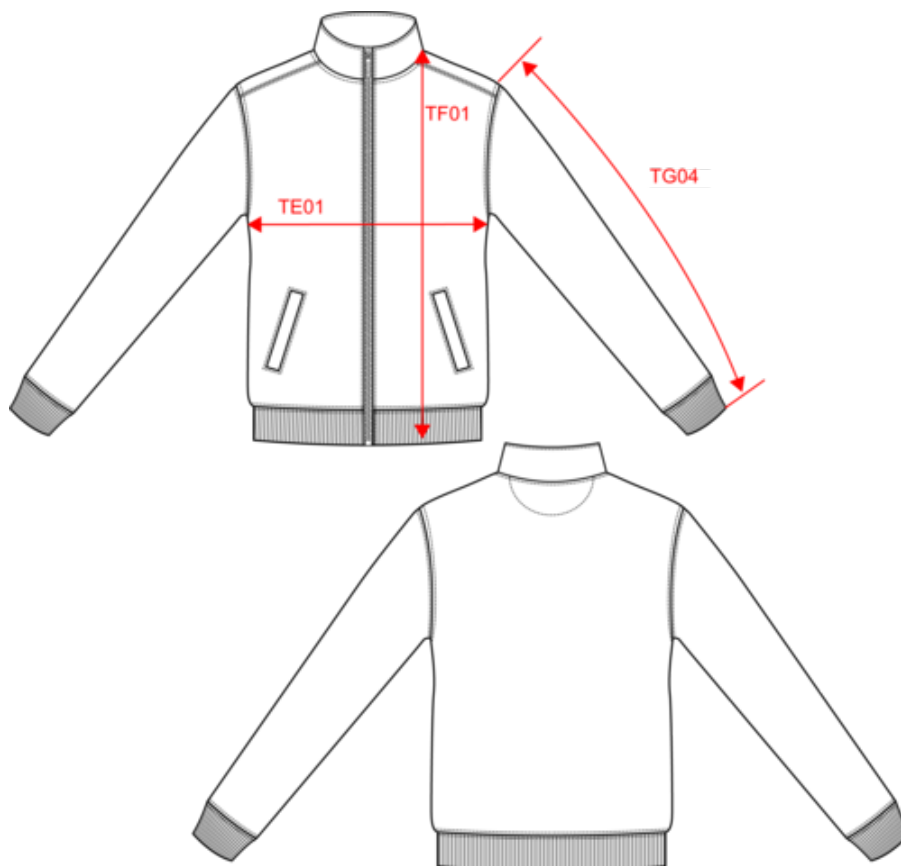

KARIBAN

K4010

Men's fleece cadet jacket

- 3-yarn brushed fleece fabric with LSF treatment for an excellent printing surface, very hard-wearing and resistant in the wash.
- Comfortable, casual and everyday fashion garment.
- Detachable label for easy decoration access.

80% cotton/20% polyester. LSF (Low Shrinkage Fleece: pre-shrunk fleece) treatment. 3-yarn brushed fleece in combed cotton. Slim fit. Straight sleeves. High neck. Matching plastic zip fastening. 2 zipped and piped side pockets. Half-moon finish at the neckline to facilitate decoration access inside the neckline. 1x1 ribbed cuffs and hem. Tear-away brand label. Certified STANDARD 100 by OEKO-TEX® CQ1007/7, IFTH.

K4010

Men's fleece cadet jacket

Dimensions (cm)

Measurements in cm	S	M	L	XL	XXL	3XL	4XL
TE01 - 1/2 chest width at 1.5cm below armhole	52.00	55.00	58.00	61.00	64.00	67.00	70.00
TF01 - Total height from HSP	70.00	72.00	74.00	76.00	78.00	80.00	82.00
TG02 - Long sleeve length	65.75	66.75	67.75	68.75	69.75	70.75	71.75